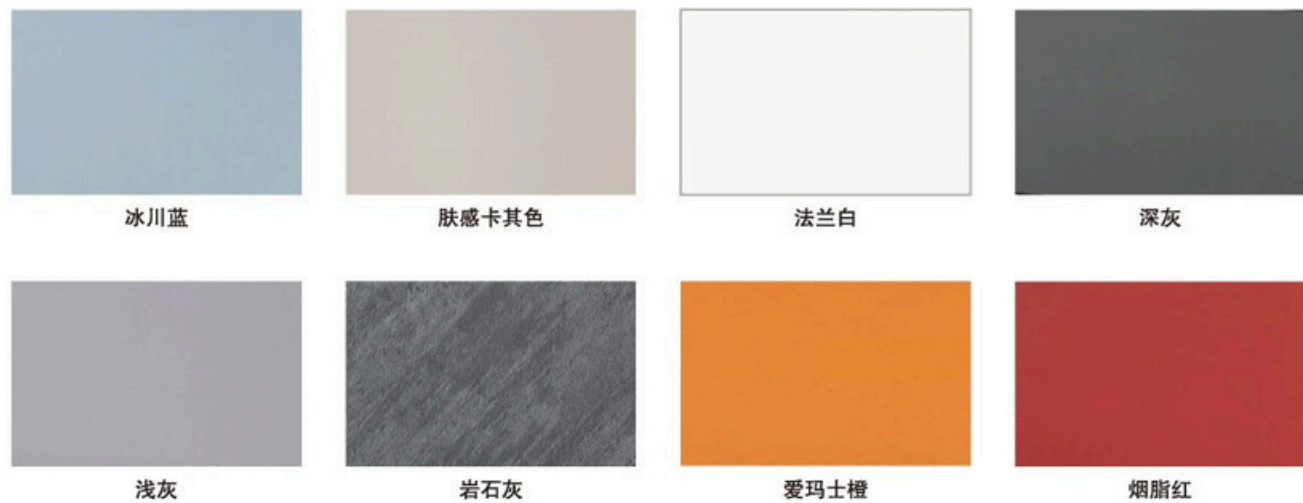

colors palette

台面可定制选配

单板无缝拼接台面

普通下挂岩板台面

单板普通岩板台面

无缝拼接下挂岩板台面

特别提醒：
 本企业保留对产品外观和配件修改的权利，如有变更恕不另行通知，一切产品尺寸和颜色以实物为准。
 Note:
 The company reserves the right to make on the product appearance and accessories and no further notice is given. The dimension and color of any product are subject to those of the material object.